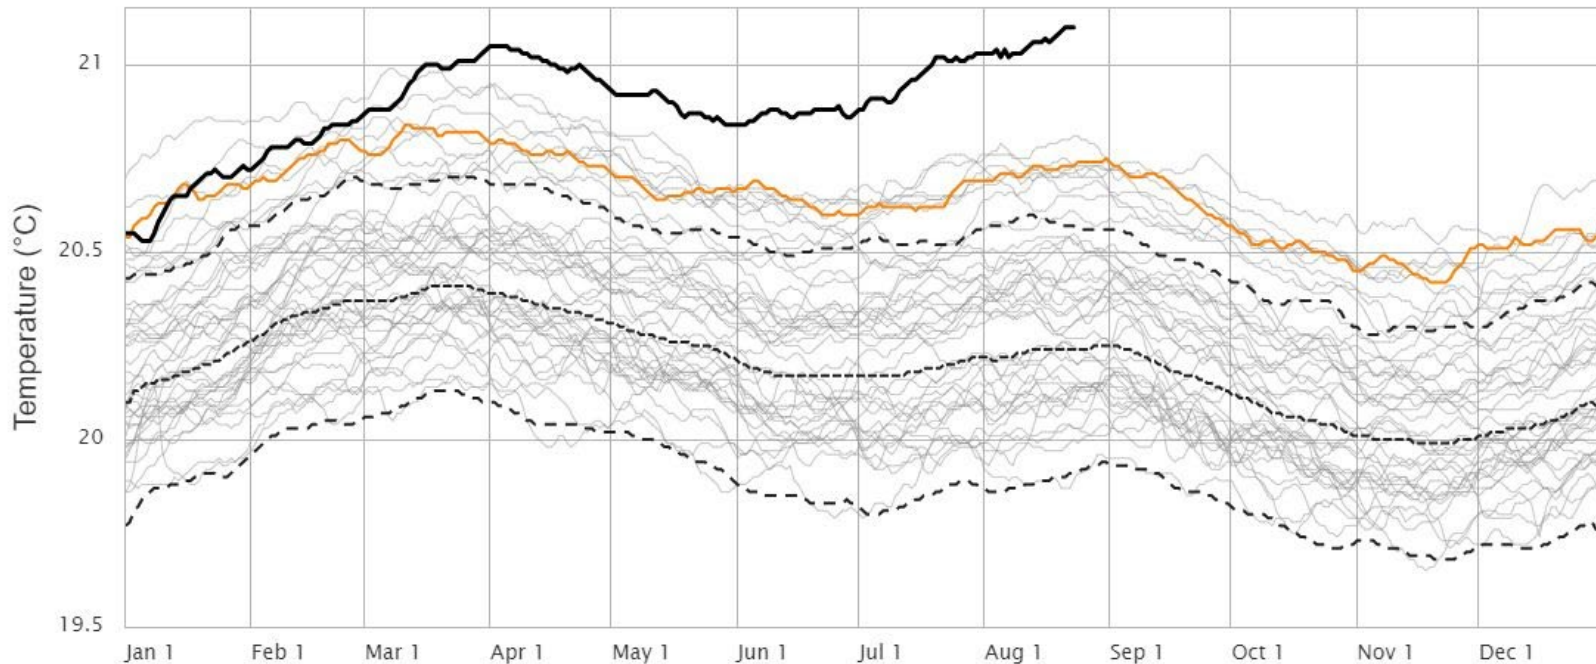

A close-up photograph of a person's hand holding a large, dark, crumbly clump of soil. The soil is rich and appears to contain small roots and organic matter. The background is a soft-focus green, suggesting a natural, outdoor setting.

Répondre à l'urgence environnementale

15 Décembre 2023

SST World (60S-60N)

NOAA OISST V2.1 | ClimateReanalyzer.org, Climate Change Institute, University of Maine

ICI ON
TRANSFORME
LE CO2

EN CARBONE
DANS LES SOLS